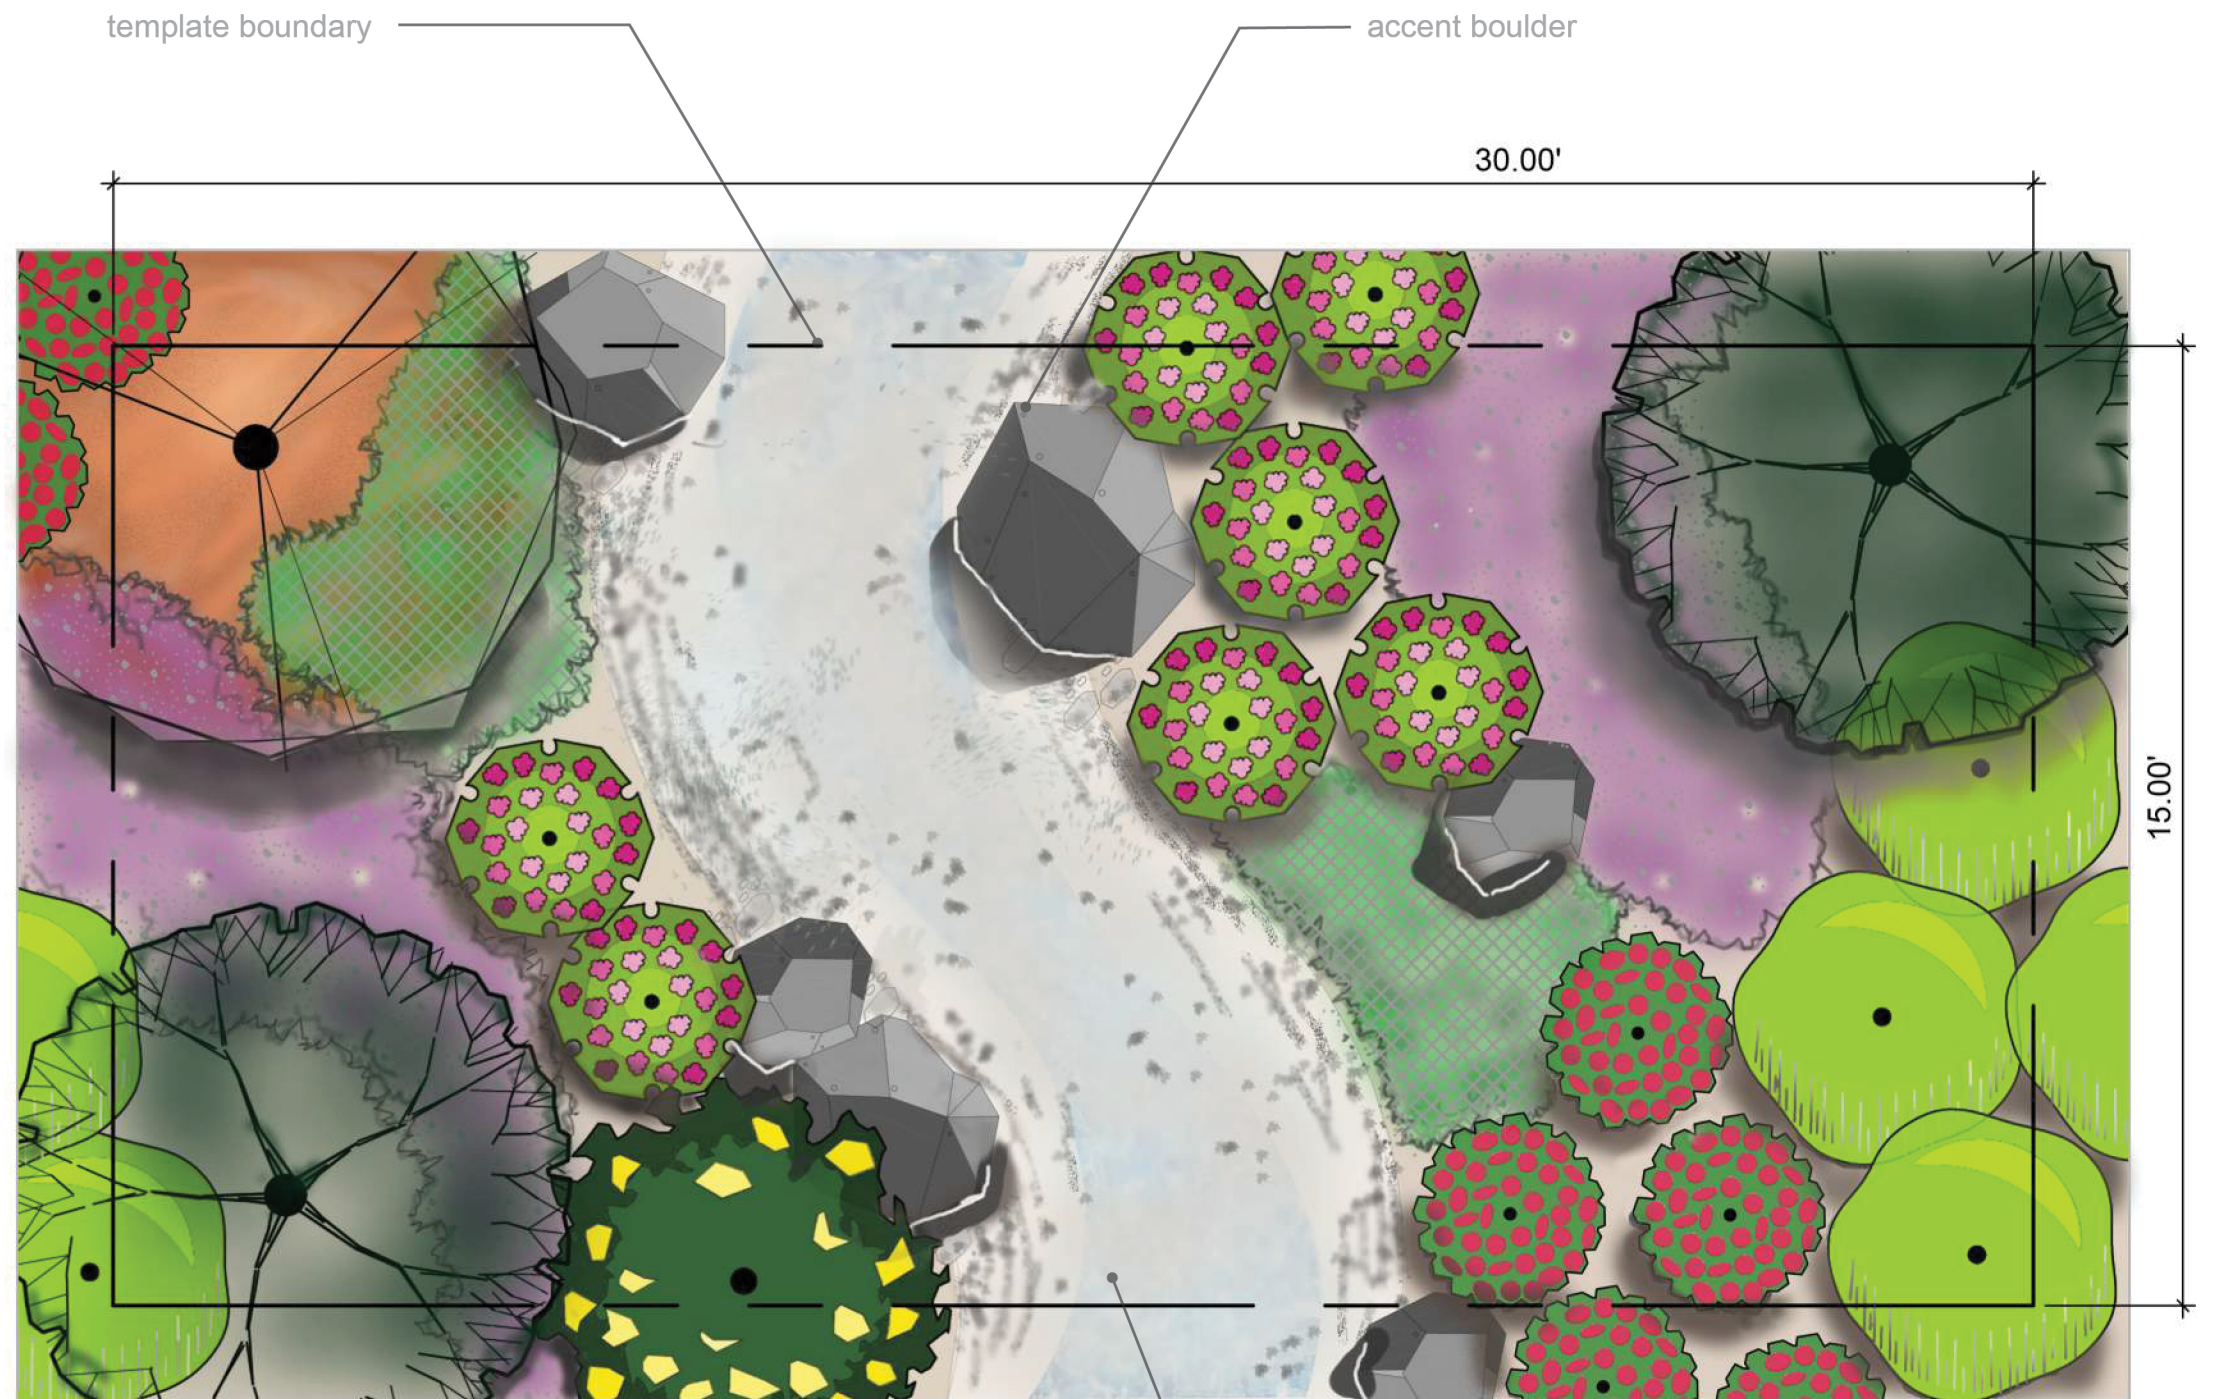

PLANT SCHEDULE TEMPLATE 4

TREES BOTANICAL / COMMON NAME

-  AMELANCHIER ALNIFOLIA
SERVICEBERRY
-  SORBUS SCOPULINA
WESTERN MOUNTAIN ASH

SHRUBS BOTANICAL / COMMON NAME

-  RIBES AUREUM
GOLDEN CURRANT
-  SYMPHORICARPOS ALBUS
COMMON WHITE SNOWBERRY

FORBS BOTANICAL / COMMON NAME

-  AQUILEGIA FORMOSA
WESTERN COLUMBINE
-  ASCLEPIAS SPECIOSA
SHOWY MILKWEED

FORB AREAS BOTANICAL / COMMON NAME

-  EPILOBIUM ANGUSTIFOLIUM
FIREWEED
-  HEUCHERA CYLINDRICA
CORAL BELLS

dry creek bed with mixed boulders, river rock and/or rock mulch